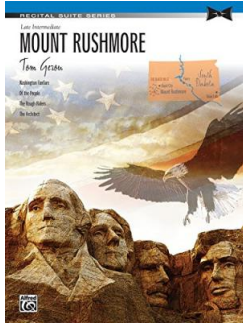

Find Kindle

MOUNT RUSHMORE: SHEET (PAPERBACK)

Alfred Music, 2012. Paperback. Condition: New. Language: English . Brand New Book. Mount Rushmore is a tribute to the sculpture carved into the granite face of Mount Rushmore, near Keystone, South Dakota. Each movement of this suite represents one of the four great presidents carved into the mountain. Washington Fanfare is a majestic fanfare to George Washington and uses bi-tonal chords that contrast with a lyrical melody. Abraham Lincoln is represented by Of the People, a reverent piece showing the...